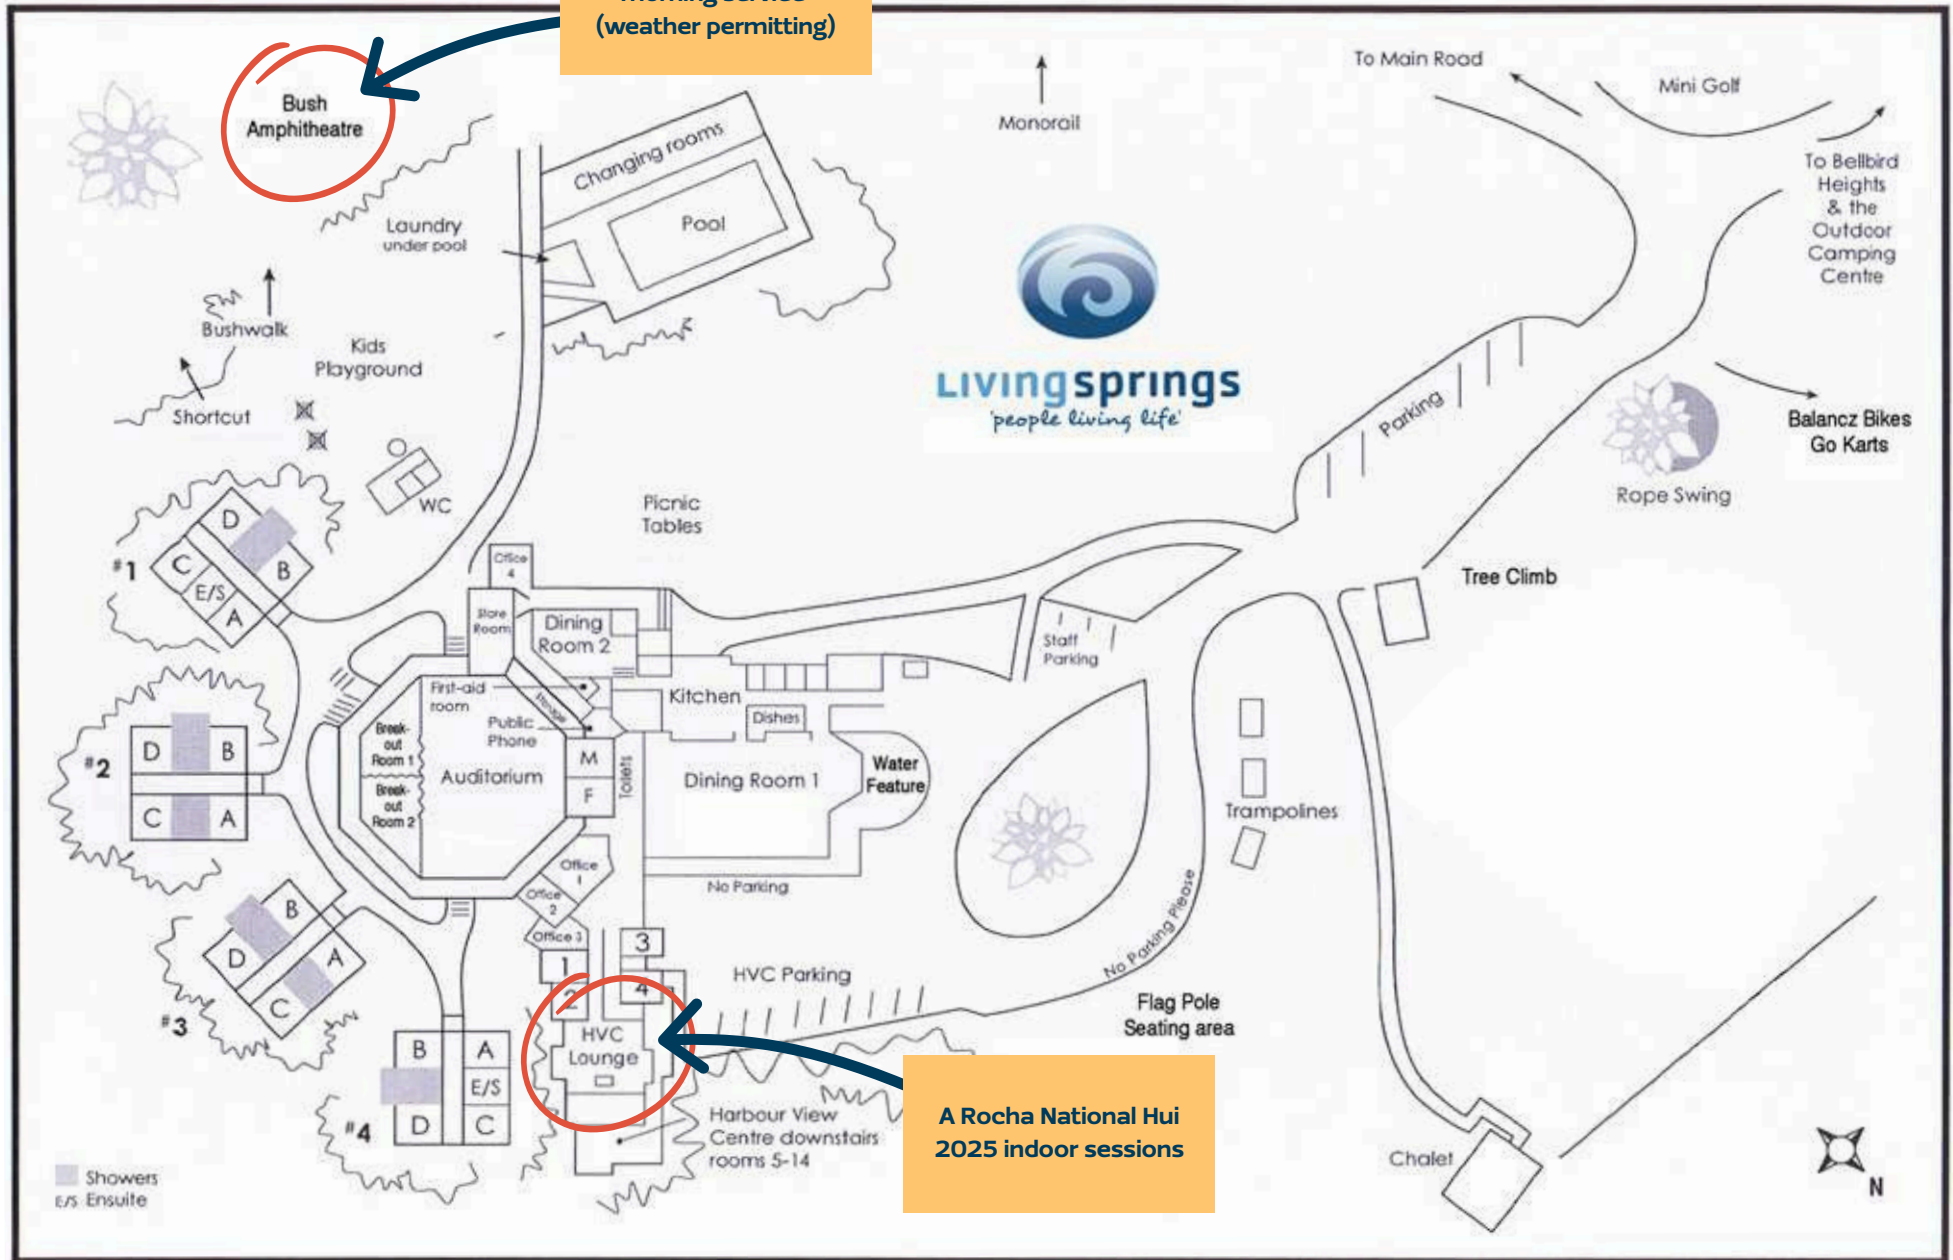

Location of Sunday morning service (weather permitting)

Bush Amphitheatre

HVC Lounge

A Rocha National Hui 2025 indoor sessions

Showers  
E/S Ensuite